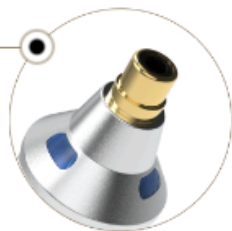

- **Specification:**

- power: 4W
 - grip diameter: 18 mm
 - length: 11 cm
 - weight: 80g
 - stroke: 3 mm (ideal for permanent makeup and micropigmentation)
 - stroke regulation: 0-5 mm
 - RCA socket (can be used with standard Jack - RCA)
 - compatible with GLOVCON Sona power supply as well as any other standard power supply
 - lightweight construction
 - failure-free system
- 12-month guarantee

03

INOX LADY

03

INOX LADY

The wired PMU machine, hailed as the Queen of Powdering, enables you to achieve beautiful effects, whether transparent or heavily powdered. With it, achieving the perfect diffusion is easier and faster, thanks to the special technology allowing for vibrational pigment implantation. Powerful and intuitive.

INOX LADY

RCA socket

Thanks to the use of a standard RCA socket, the machine can be connected to most power supplies.

Needle extension adjustment

The possibility of adjusting needle extension (0-5mm) allows for controlling the pigment flow. This ensures a clean working area, eliminating the formation of pigment "puddles."

03

INOX LADY

Durable motor

The aluminum casing houses a very durable 4W motor, ensuring effective pigment implantation under the skin.

03

INOX LADY

Specification:

- power: 4W
- stroke: 3mm
- works with every power supply
- light construction
- no vibration
- failure-free system
- 12 months warranty