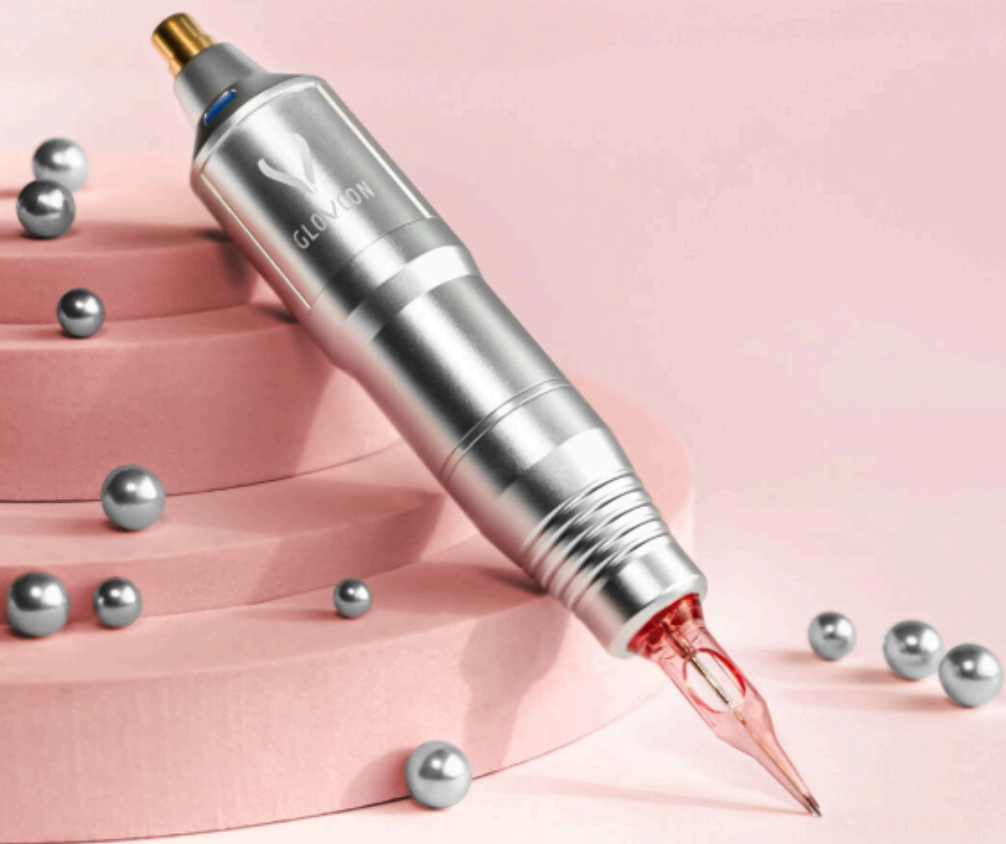

Needle Jump Start (JS)

The enhanced start-up system ensures precise and uniform skin puncturing from the very first moments of device operation, regardless of the skin

01

SONA SKY

Specification:

- Stroke - 3.0 mm
- Weight with power module (battery) - 110g
- Power supply-700 mAh
- Dimensions-137.5 mm x 23.5 mm
- Working time to-4-5h
- Motor-5W
- Needle extension adjustment-0-5 mm
- Total vibration value-max 2.5 m / s²
- Charging - 5V USB-C
- Operating voltage-4.5-12 V
- Handle diameter-19mm

Ultralight aluminum body

The compact housing, measuring 11cm in length, and a grip with a diameter of only 18mm conceal a highly durable 4W motor. The device's weight is evenly distributed, making it securely fit in your hand and ensuring effortless operation.

- **Specification:**

- power: 4W
 - grip diameter: 18 mm
 - length: 11 cm
 - weight: 80g
 - stroke: 3 mm (ideal for permanent makeup and micropigmentation)
 - stroke regulation: 0-5 mm
 - RCA socket (can be used with standard Jack - RCA)
 - compatible with GLOVCON Sona power supply as well as any other standard power supply
 - lightweight construction
 - failure-free system
- 12-month guarantee

03

INOX LADY

03

INOX LADY

The wired PMU machine, hailed as the Queen of Powdering, enables you to achieve beautiful effects, whether transparent or heavily powdered. With it, achieving the perfect diffusion is easier and faster, thanks to the special technology allowing for vibrational pigment implantation. Powerful and intuitive.