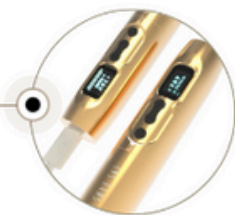

SONA

03

INOX LADY

01

SONA SKY

01

SONA SKY

Introducing the Sona Sky® wireless permanent makeup machine by Kwadron. Ergonomic, perfectly balanced, lightweight, and slim. It features innovative technological solutions such as Needle Jump Start®, Voltage Stabilization System®, and Ergo Grip Comfort®, ensuring stable, even, and precise work even during longer sessions. Equipped with an additional power module and RCA connector. Elevate your creativity to new heights.

01

SONA SKY

Wireless with interchangeable power module and RCA connector

Backup power module + RCA connector. Conduct long pigmenting sessions without a cable, and if needed, you can also connect the machine to the power supply.

ErgoGrip Comfort (EC)

The ergonomically designed grip system enhances precision and reduces hand strain, even during prolonged and intensive use, ensuring that working with the Sona Sky machine is more precise and comfortable.

Ultralight aluminum body

The compact housing, measuring 11cm in length, and a grip with a diameter of only 18mm conceal a highly durable 4W motor. The device's weight is evenly distributed, making it securely fit in your hand and ensuring effortless operation.