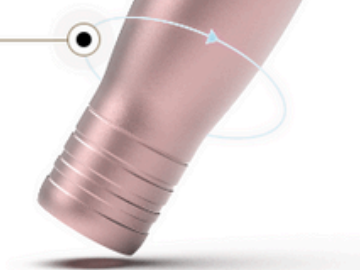

Needle Jump Start (JS)

The enhanced start-up system ensures precise and uniform skin puncturing from the very first moments of device operation, regardless of the skin

01

SONA SKY

Specification:

- Stroke - 3.0 mm
- Weight with power module (battery) - 110g
- Power supply-700 mAh
- Dimensions-137.5 mm x 23.5 mm
- Working time to-4-5h
- Motor-5W
- Needle extension adjustment-0-5 mm
- Total vibration value-max 2.5 m / s²
- Charging - 5V USB-C
- Operating voltage-4.5-12 V
- Handle diameter-19mm

02

SONA

02

SONA

A wired PMU machine, perfect for creating soft, naturally-looking powdering and shading. Its lightweight, ergonomic design, and minimal vibrations make long pigmentation sessions less tiring. Ultralight and stable. A gentle touch of beauty.

Covered RCA socket

Thanks to the use of a standard RCA socket, the machine can be connected to most power supplies.

Needle extension adjustment

The possibility of adjusting needle extension (0-5mm) allows for controlling the pigment flow. This ensures a clean working area, eliminating the formation of pigment "puddles".

Ultralight aluminum body

The compact housing, measuring 11cm in length, and a grip with a diameter of only 18mm conceal a highly durable 4W motor. The device's weight is evenly distributed, making it securely fit in your hand and ensuring effortless operation.