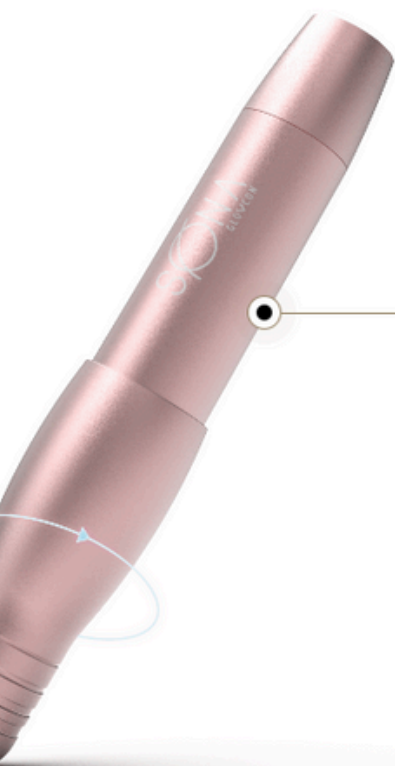

Needle Jump Start (JS)

The enhanced start-up system ensures precise and uniform skin puncturing from the very first moments of device operation, regardless of the skin

01

SONA SKY

Specification:

- Stroke - 3.0 mm
- Weight with power module (battery) - 110g
- Power supply-700 mAh
- Dimensions-137.5 mm x 23.5 mm
- Working time to-4-5h
- Motor-5W
- Needle extension adjustment-0-5 mm
- Total vibration value-max 2.5 m / s²
- Charging - 5V USB-C
- Operating voltage-4.5-12 V
- Handle diameter-19mm

Covered RCA socket

Thanks to the use of a standard RCA socket, the machine can be connected to most power supplies.

Needle extension adjustment

The possibility of adjusting needle extension (0-5mm) allows for controlling the pigment flow. This ensures a clean working area, eliminating the formation of pigment "puddles".

Ultralight aluminum body

The compact housing, measuring 11cm in length, and a grip with a diameter of only 18mm conceal a highly durable 4W motor. The device's weight is evenly distributed, making it securely fit in your hand and ensuring effortless operation.

- **Specification:**

- power: 4W
 - grip diameter: 18 mm
 - length: 11 cm
 - weight: 80g
 - stroke: 3 mm (ideal for permanent makeup and micropigmentation)
 - stroke regulation: 0-5 mm
 - RCA socket (can be used with standard Jack - RCA)
 - compatible with GLOVCON Sona power supply as well as any other standard power supply
 - lightweight construction
 - failure-free system
- 12-month guarantee